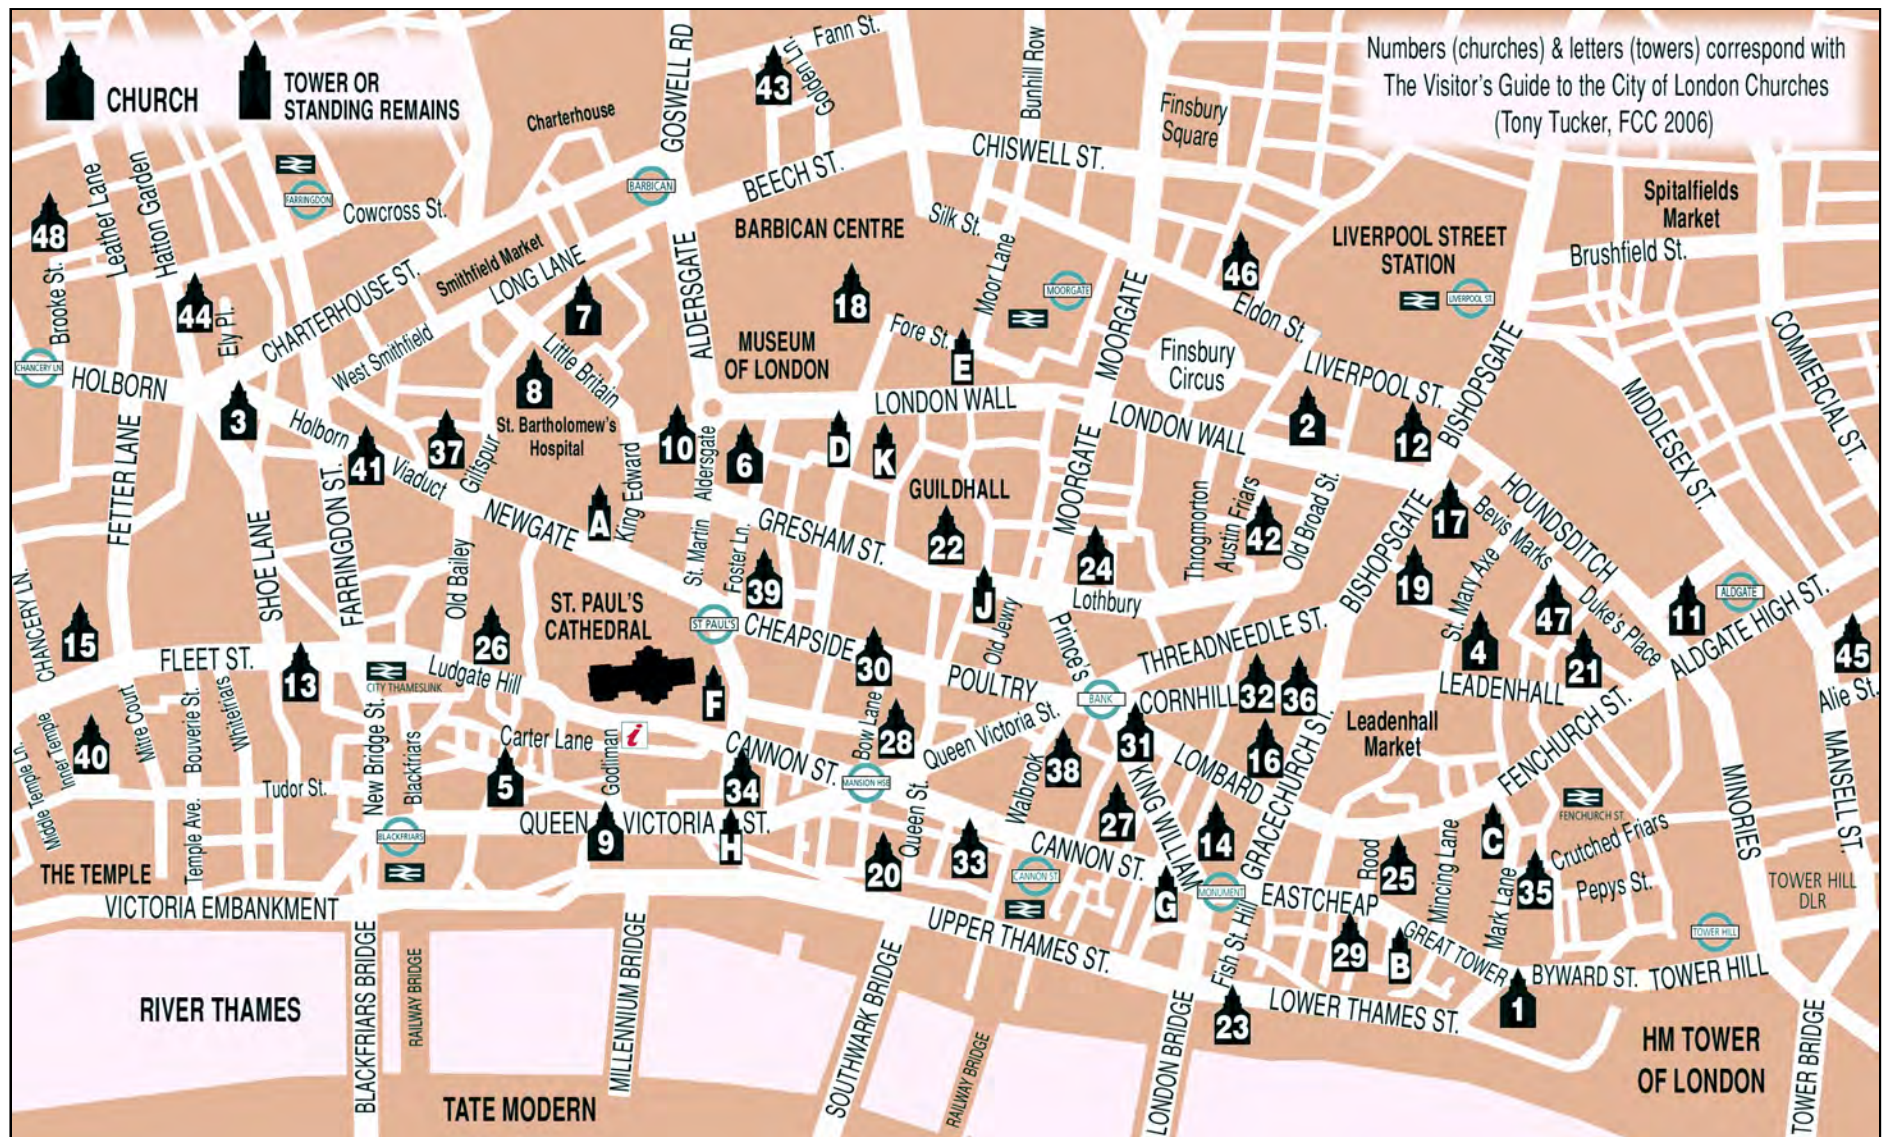

- |                              |                               |                                  |                                 |                                |
|------------------------------|-------------------------------|----------------------------------|---------------------------------|--------------------------------|
| 1 All Hallows by the Tower   | 13 St. Bride Fleet Street     | 25 St. Margaret Pattens          | 37 St. Sepulchre                | A Christ Church Greyfriars     |
| 2 All Hallows on the Wall    | 14 St. Clement Eastcheap      | 26 St. Martin Ludgate            | 38 St. Stephen Walbrook         | B St. Dunstan-in-the-East      |
| 3 St. Andrew Holborn         | 15 St. Dunstan-in-the-West    | 27 St. Mary Abchurch             | 39 St. Vedast alias Foster      | C All Hallows Staining         |
| 4 St. Andrew Undershaft      | 16 St. Edmund King and Martyr | 28 St. Mary Aldermary            | 40 Temple Church                | D St. Alban Wood Street        |
| 5 St. Andrew by the Wardrobe | 17 St. Ethelburga             | 29 St. Mary-at-Hill              | 41 City Temple (URC)            | E St. Alphege London Wall      |
| 6 St. Anne & St. Agnes       | 18 St. Giles Cripplegate      | 30 St. Mary-le-Bow               | 42 Dutch Church                 | F St. Augustine Watling Street |
| 7 St. Bartholomew the Great  | 19 St. Helen's Bishopsgate    | 31 St. Mary Woolnoth             | 43 Jewin Welsh Church           | G St. Martin Orgar             |
| 8 St. Bartholomew the Less   | 20 St. James Garlickhythe     | 32 St. Michael Cornhill          | 44 St. Etheldreda's Chapel (RC) | H St. Mary Somerset            |
| 9 St. Benet Welsh Church     | 21 St. Katherine Cree         | 33 St. Michael Paternoster Royal | 45 St. George German Lutheran   | J St. Olave Jewry              |
| 10 St. Botolph Aldersgate    | 22 St. Lawrence Jewry         | 34 St. Nicholas Cole Abbey       | 46 St. Mary Moorfields (RC)     | K St. Mary Aldermanbury        |
| 11 St. Botolph Aldgate       | 23 St. Magnus the Martyr      | 35 St. Olave Hart Street         | 47 Bevis Marks Synagogue        |                                |
| 12 St. Botolph Bishopsgate   | 24 St. Margaret Lothbury      | 36 St. Peter Cornhill            | 48 St. Alban the Martyr         |                                |