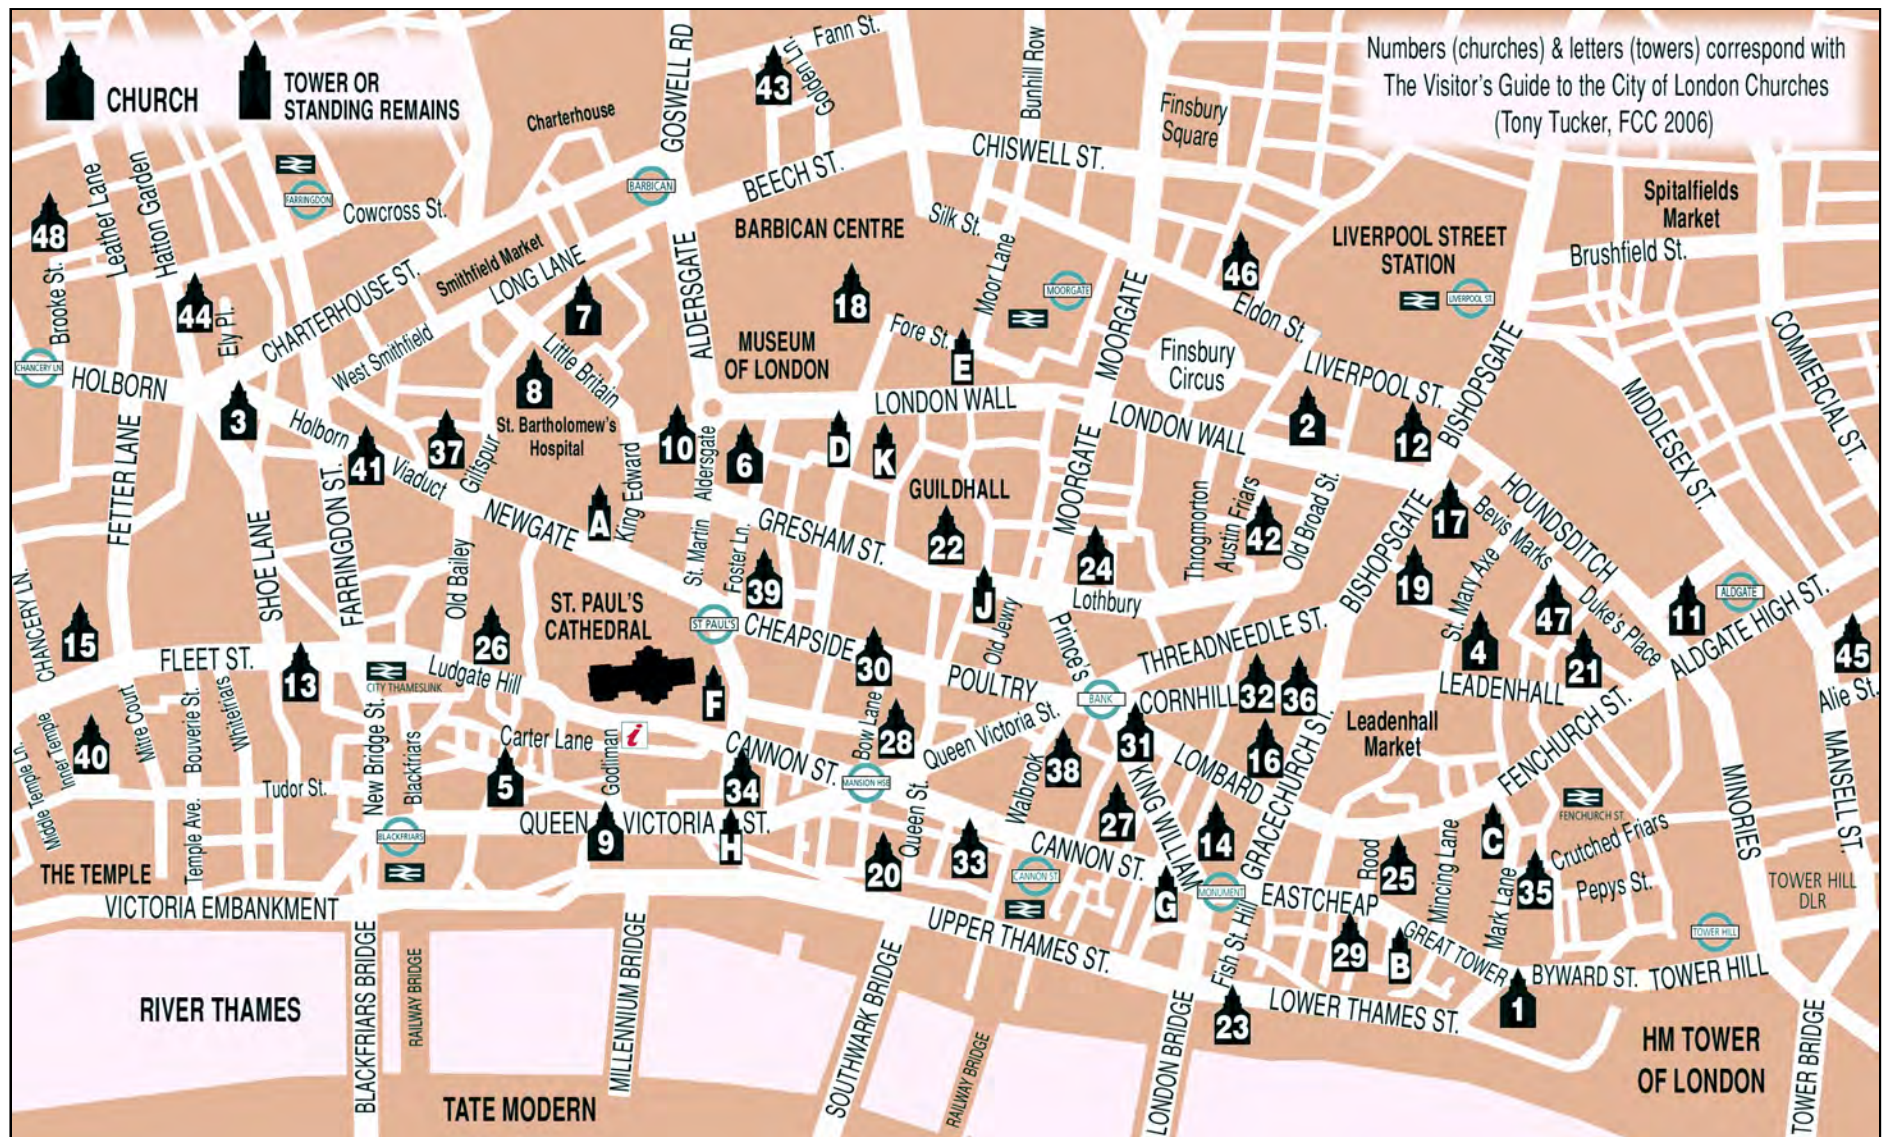

- | | | | | |
|------------------------------|-------------------------------|----------------------------------|---------------------------------|--------------------------------|
| 1 All Hallows by the Tower | 13 St. Bride Fleet Street | 25 St. Margaret Pattens | 37 St. Sepulchre | A Christ Church Greyfriars |
| 2 All Hallows on the Wall | 14 St. Clement Eastcheap | 26 St. Martin Ludgate | 38 St. Stephen Walbrook | B St. Dunstan-in-the-East |
| 3 St. Andrew Holborn | 15 St. Dunstan-in-the-West | 27 St. Mary Abchurch | 39 St. Vedast alias Foster | C All Hallows Staining |
| 4 St. Andrew Undershaft | 16 St. Edmund King and Martyr | 28 St. Mary Aldermary | 40 Temple Church | D St. Alban Wood Street |
| 5 St. Andrew by the Wardrobe | 17 St. Ethelburga | 29 St. Mary-at-Hill | 41 City Temple (URC) | E St. Alphege London Wall |
| 6 St. Anne & St. Agnes | 18 St. Giles Cripplegate | 30 St. Mary-le-Bow | 42 Dutch Church | F St. Augustine Watling Street |
| 7 St. Bartholomew the Great | 19 St. Helen's Bishopsgate | 31 St. Mary Woolnoth | 43 Jewin Welsh Church | G St. Martin Orgar |
| 8 St. Bartholomew the Less | 20 St. James Garlickhythe | 32 St. Michael Cornhill | 44 St. Etheldreda's Chapel (RC) | H St. Mary Somerset |
| 9 St. Benet Welsh Church | 21 St. Katherine Cree | 33 St. Michael Paternoster Royal | 45 St. George German Lutheran | J St. Olave Jewry |
| 10 St. Botolph Aldersgate | 22 St. Lawrence Jewry | 34 St. Nicholas Cole Abbey | 46 St. Mary Moorfields (RC) | K St. Mary Aldermanbury |
| 11 St. Botolph Aldgate | 23 St. Magnus the Martyr | 35 St. Olave Hart Street | 47 Bevis Marks Synagogue | |
| 12 St. Botolph Bishopsgate | 24 St. Margaret Lothbury | 36 St. Peter Cornhill | 48 St. Alban the Martyr | |